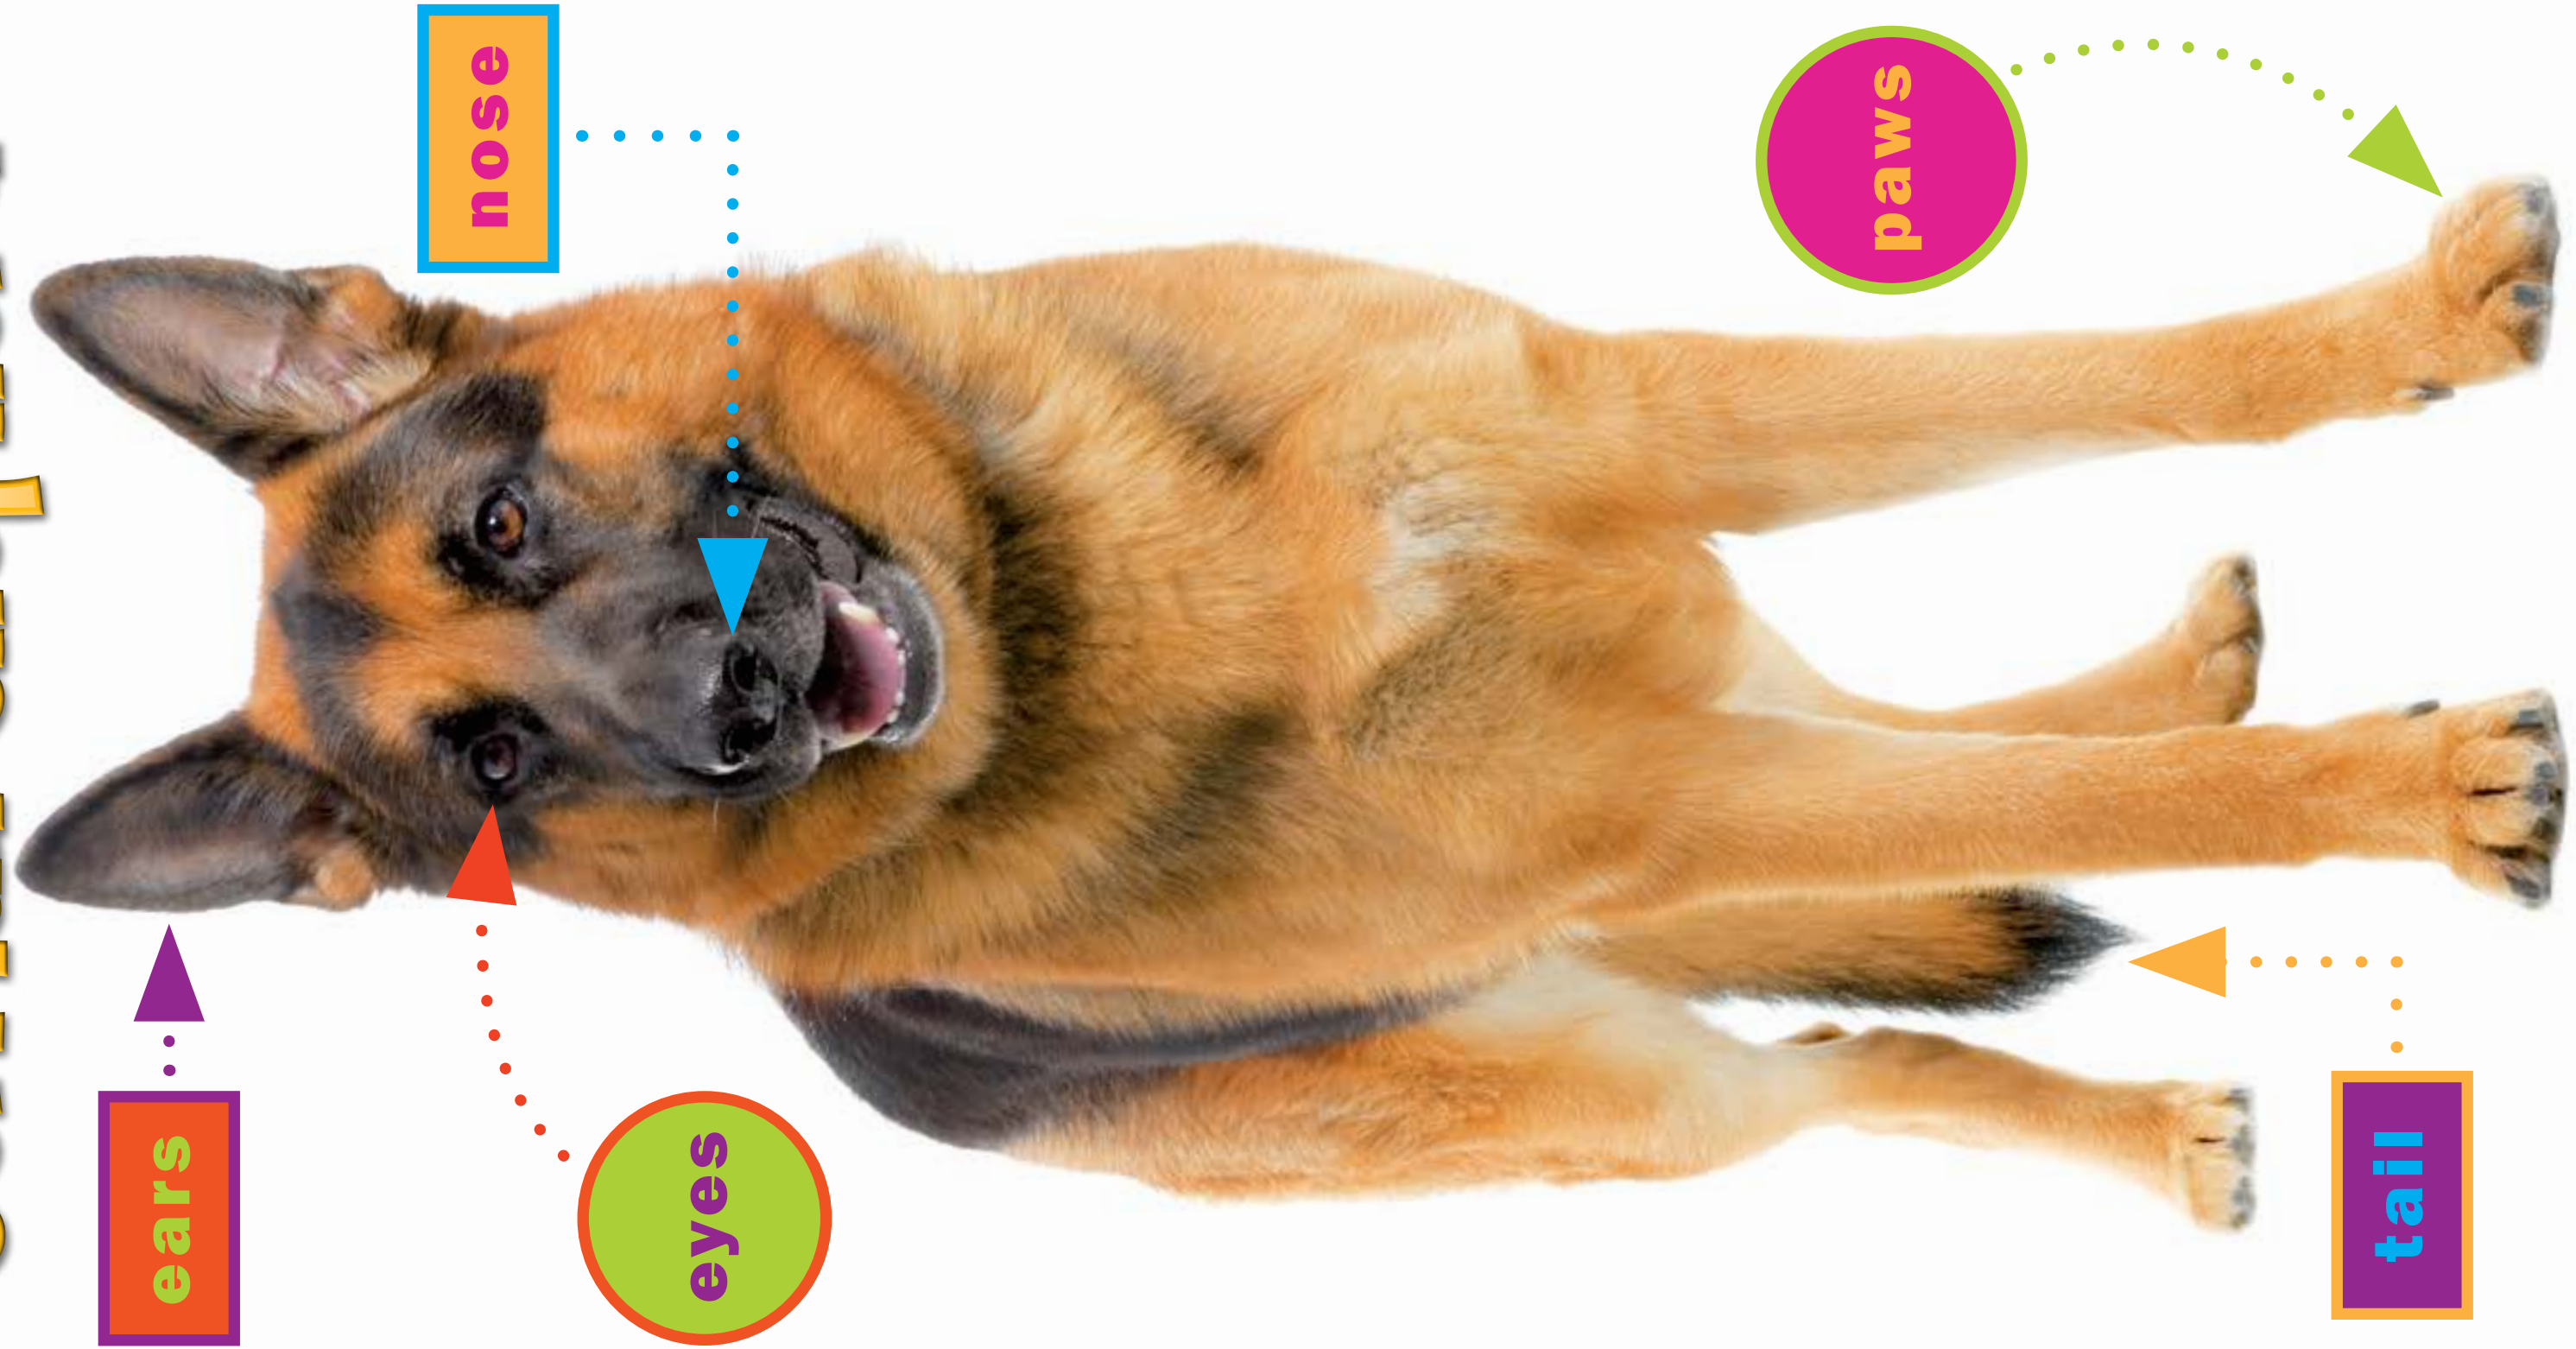

CHAPTER 1

Meet the German Shepherd

The German shepherd stands tall.

It's watching for danger. Its bright eyes look for anything **suspicious**. But then the dog's people come into the yard.

The dog runs to them. It's ready to play.

suspicious: likely to be distrustful

Large Dogs

German shepherds are big dogs. Most are black and brown. Some are white or black. They all have long tails and tall ears.

German shepherd
22 to 26 inches
(56 to 66 centimeters)

COMPARING HEIGHTS

beagle
13 to 15 inches
(33 to 38 cm)

PARTS OF A

German Shepherd

ears

eyes

nose

paws