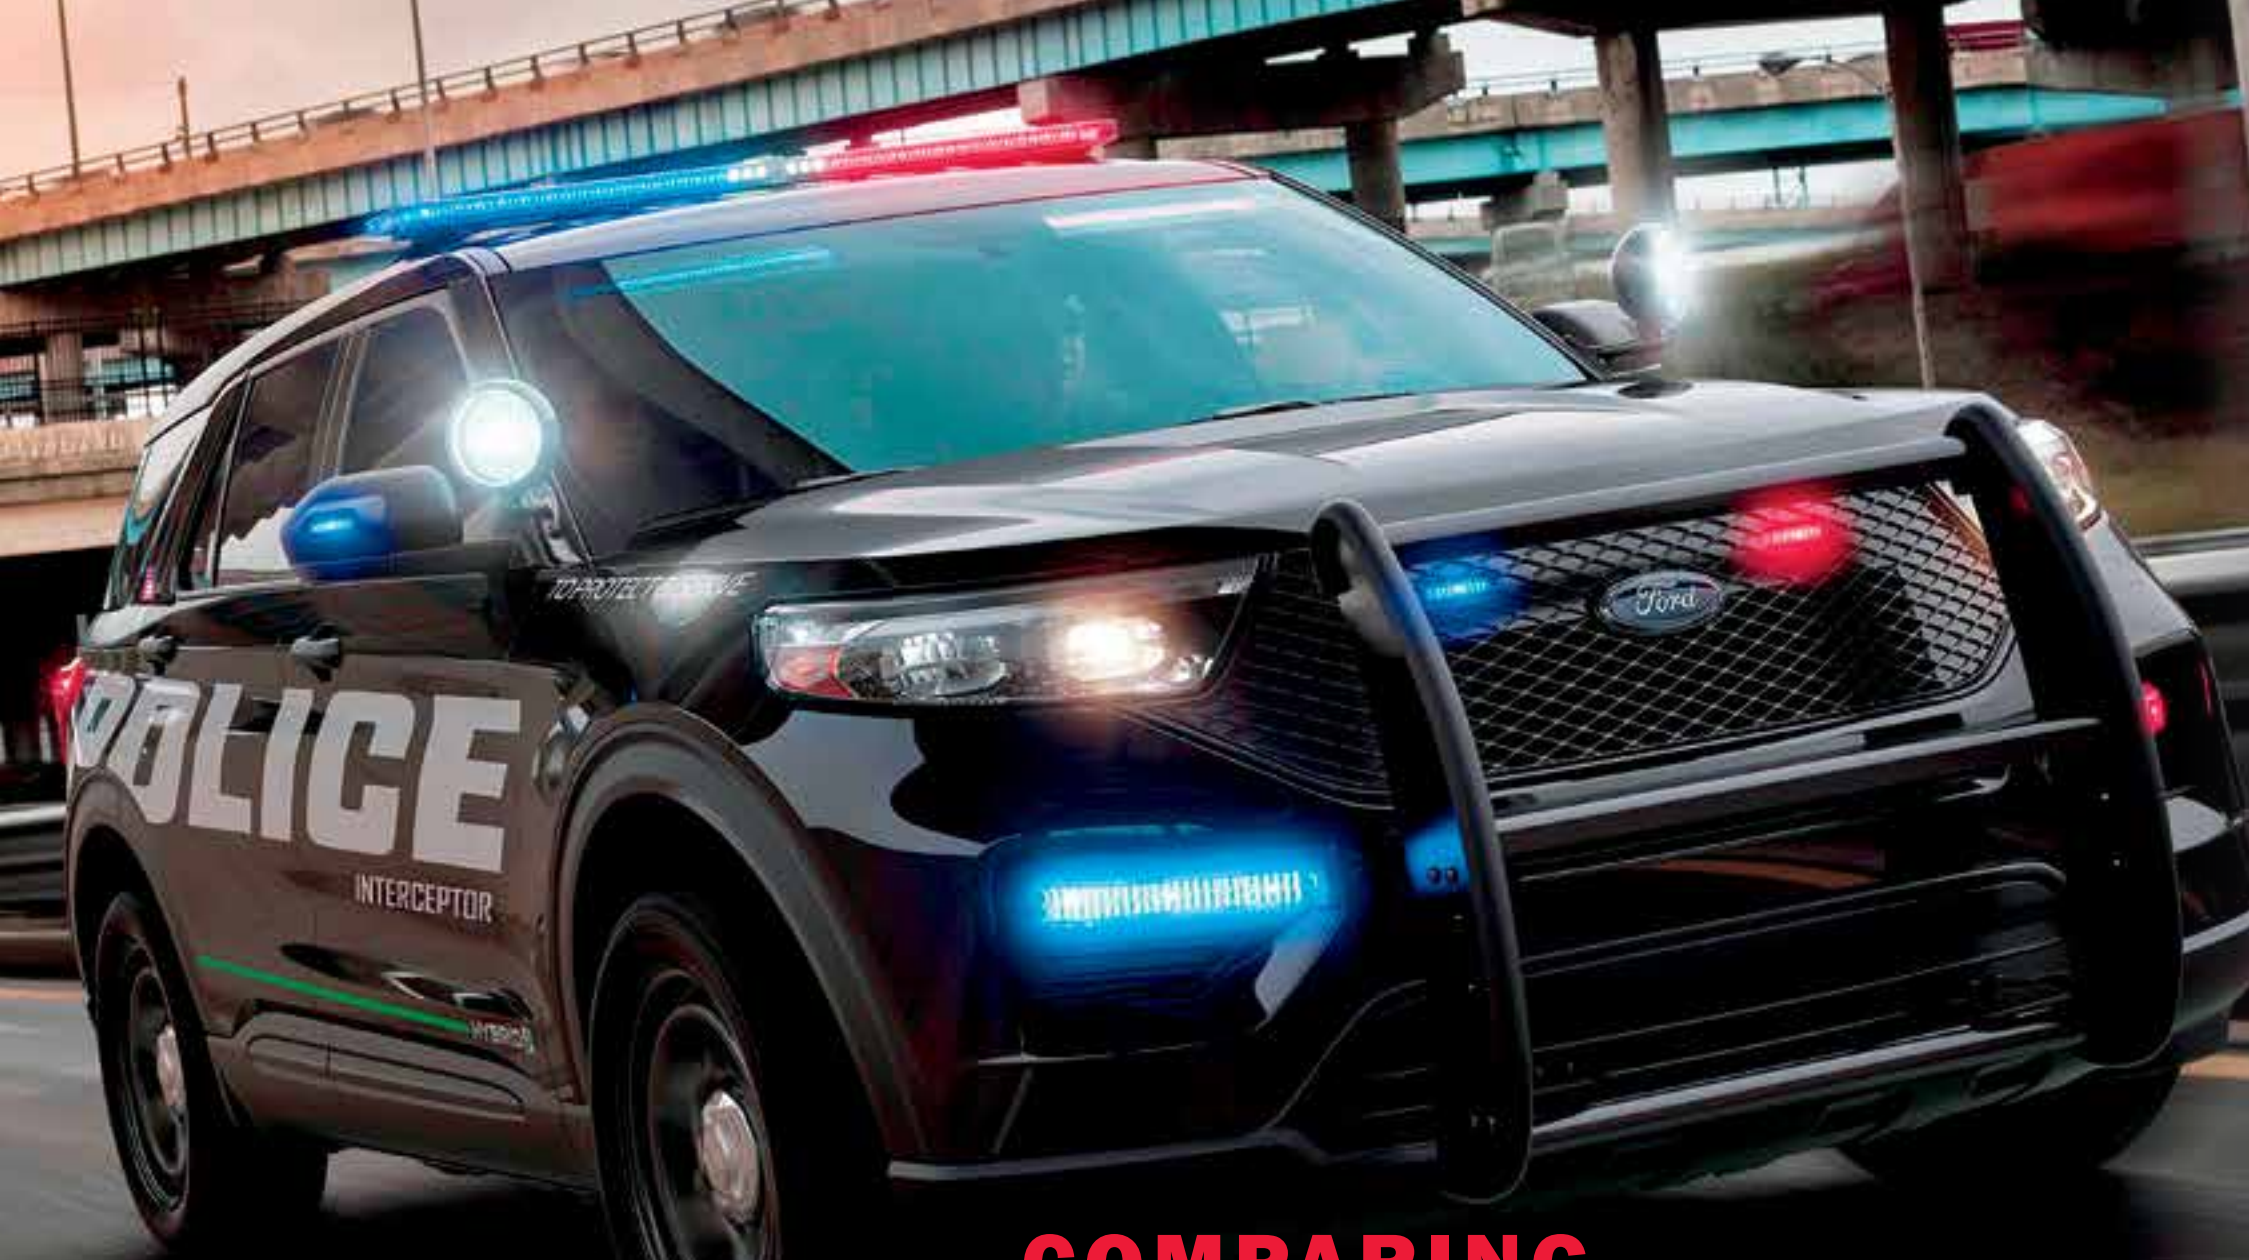

In Action

The police car races down the street.

Someone needs help. The car's **siren** wails. Other cars move out of the way.

siren: a device that makes a loud warning sound

Here to Help!

Police cars are emergency vehicles. Officers drive many kinds of cars. But they all help stop crime. Cops use cars to bring people to jail. They also use them to stop speeding cars.

COMPARING

TOP SPEEDS.....

2020 Ford Police Interceptor
150 miles
(241 kilometers) per hour

2019 Dodge Charger Police Car
149 miles
(240 km) per hour

PARTS OF A

Police Car

spotlights

emergency lights